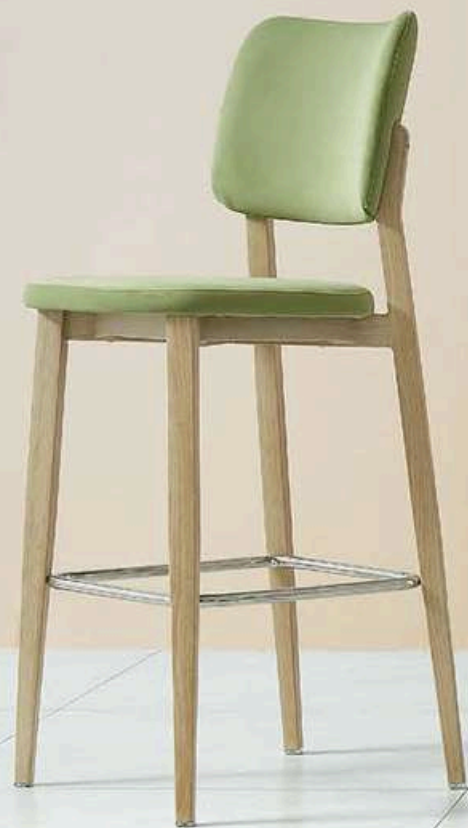

Lorem 1617 Seating