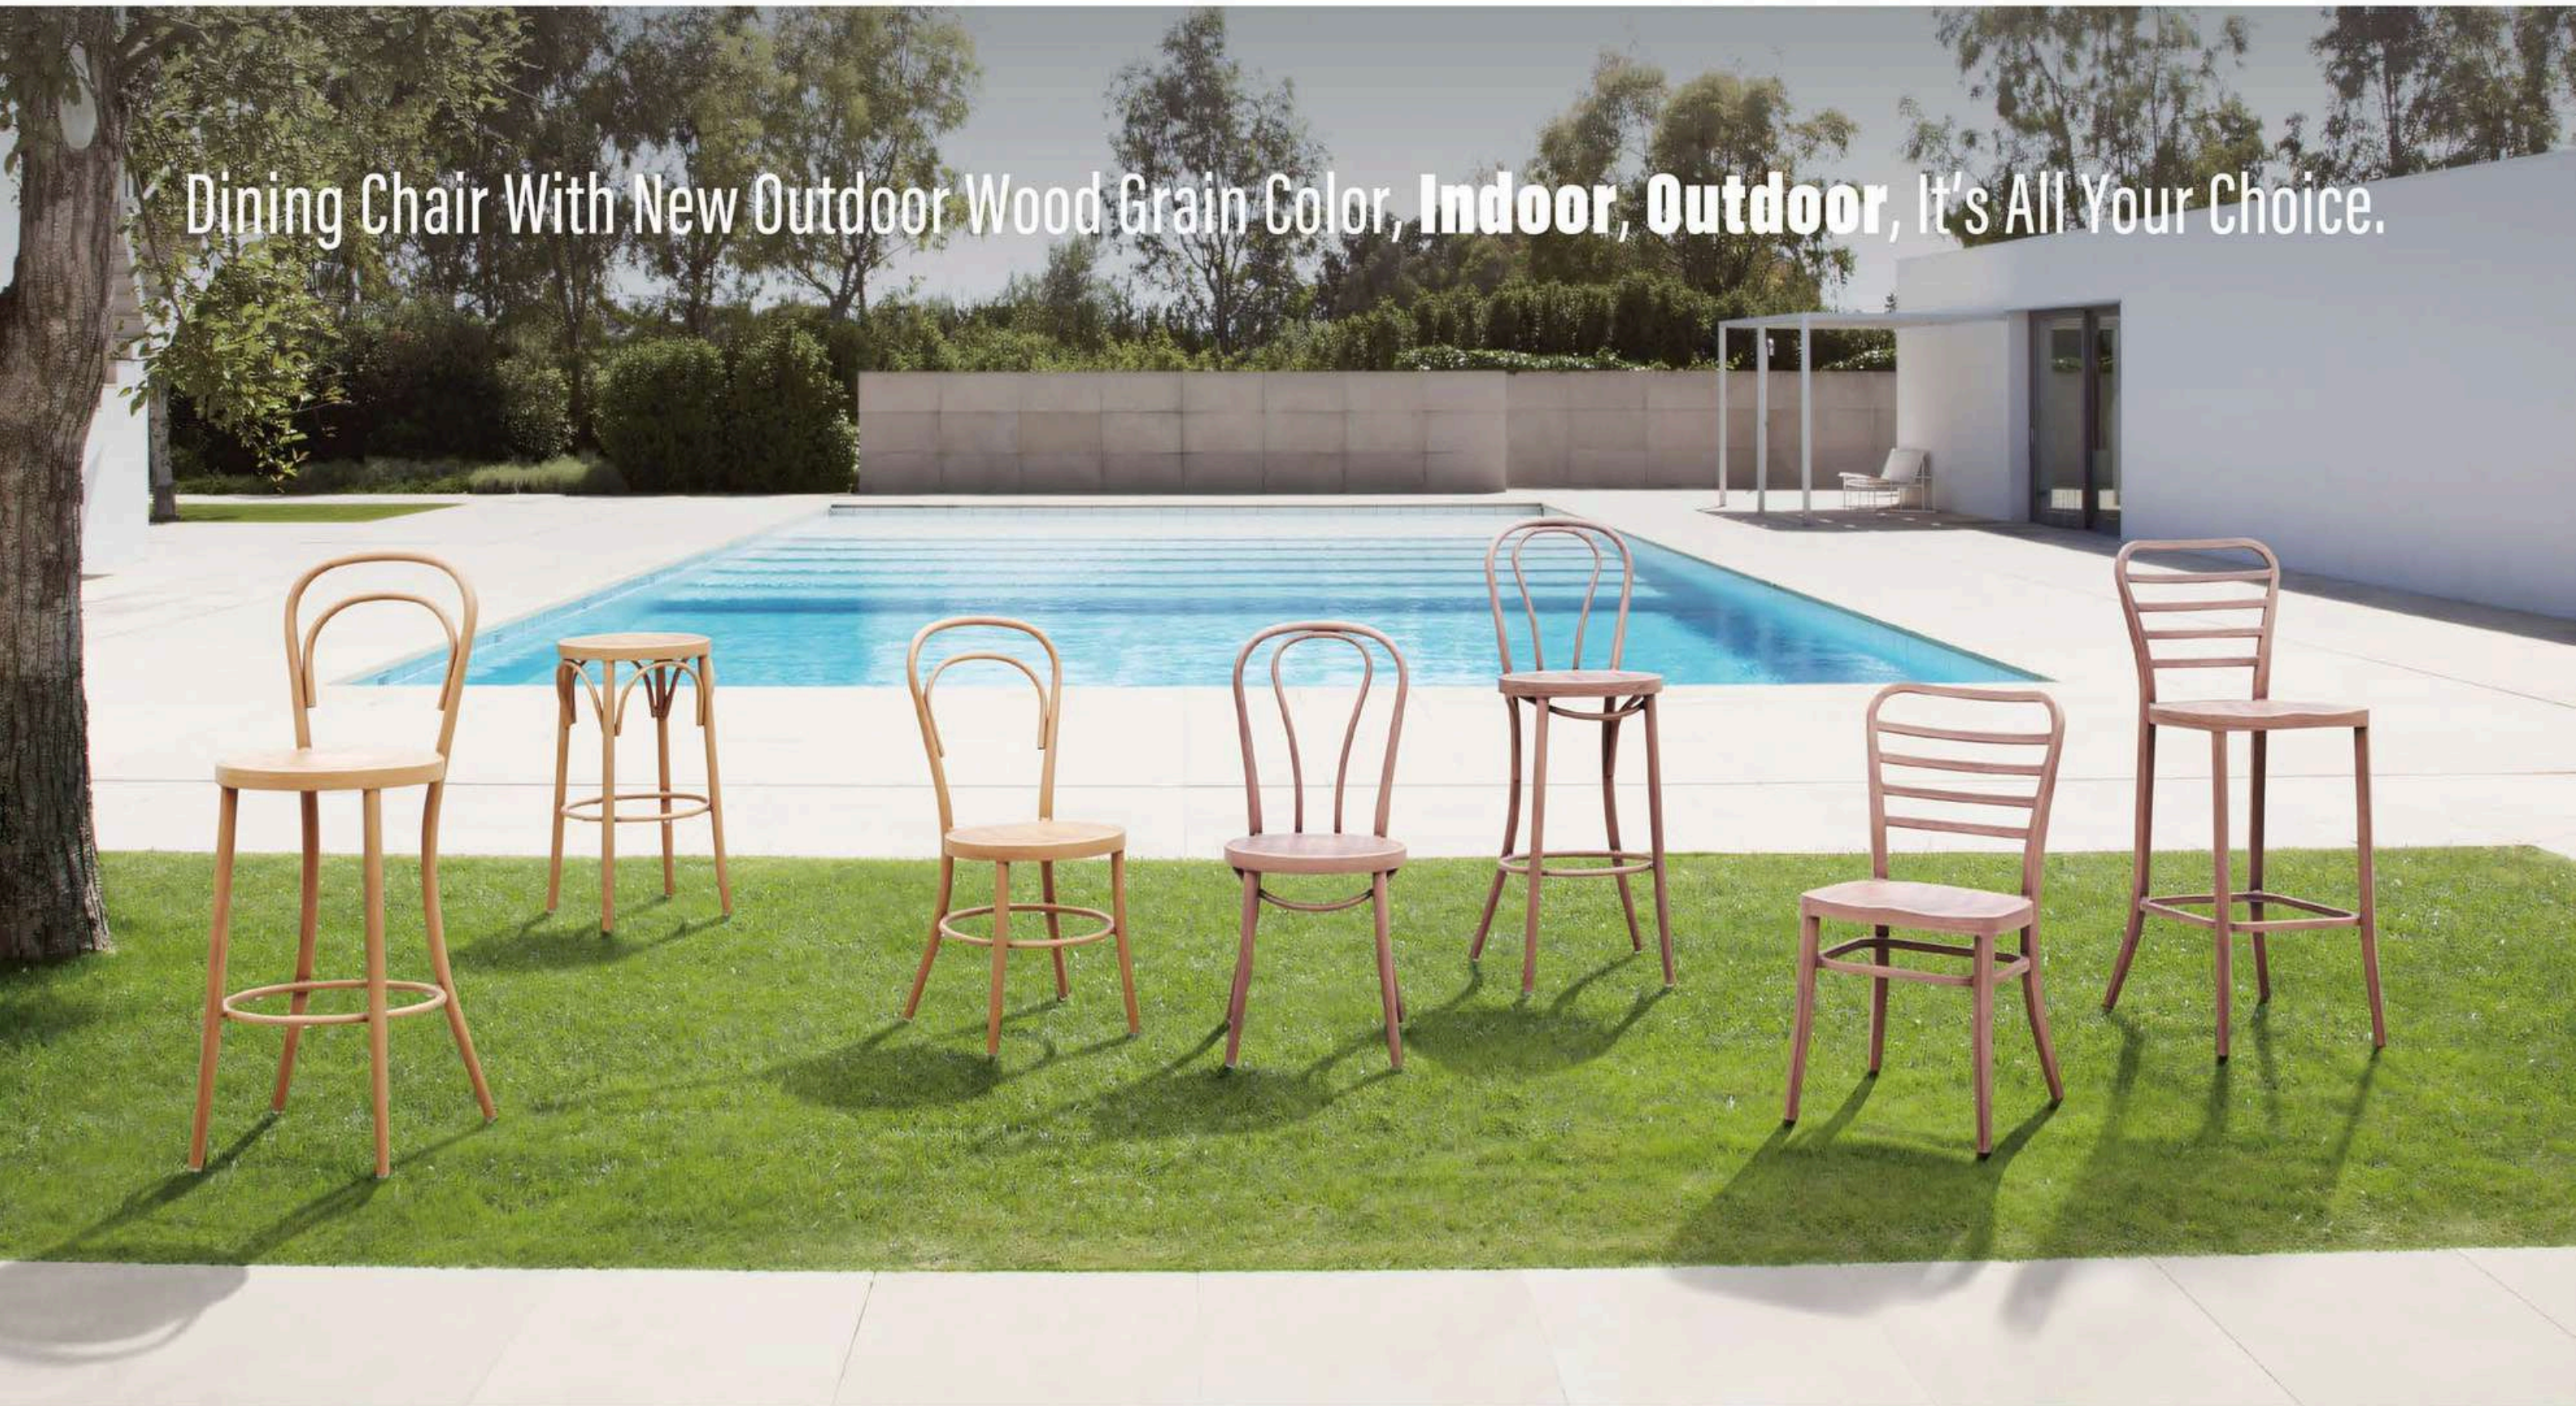

YG7273
H1110xSH760xW510xD540mm
Can not stack

Sovereign 2045 Seating

YQF2045 H820xSH490xAW600xD665mm
Can not stack

Dining Chair With New Outdoor Wood Grain Color, **Indoor, Outdoor**, It's All Your Choice.